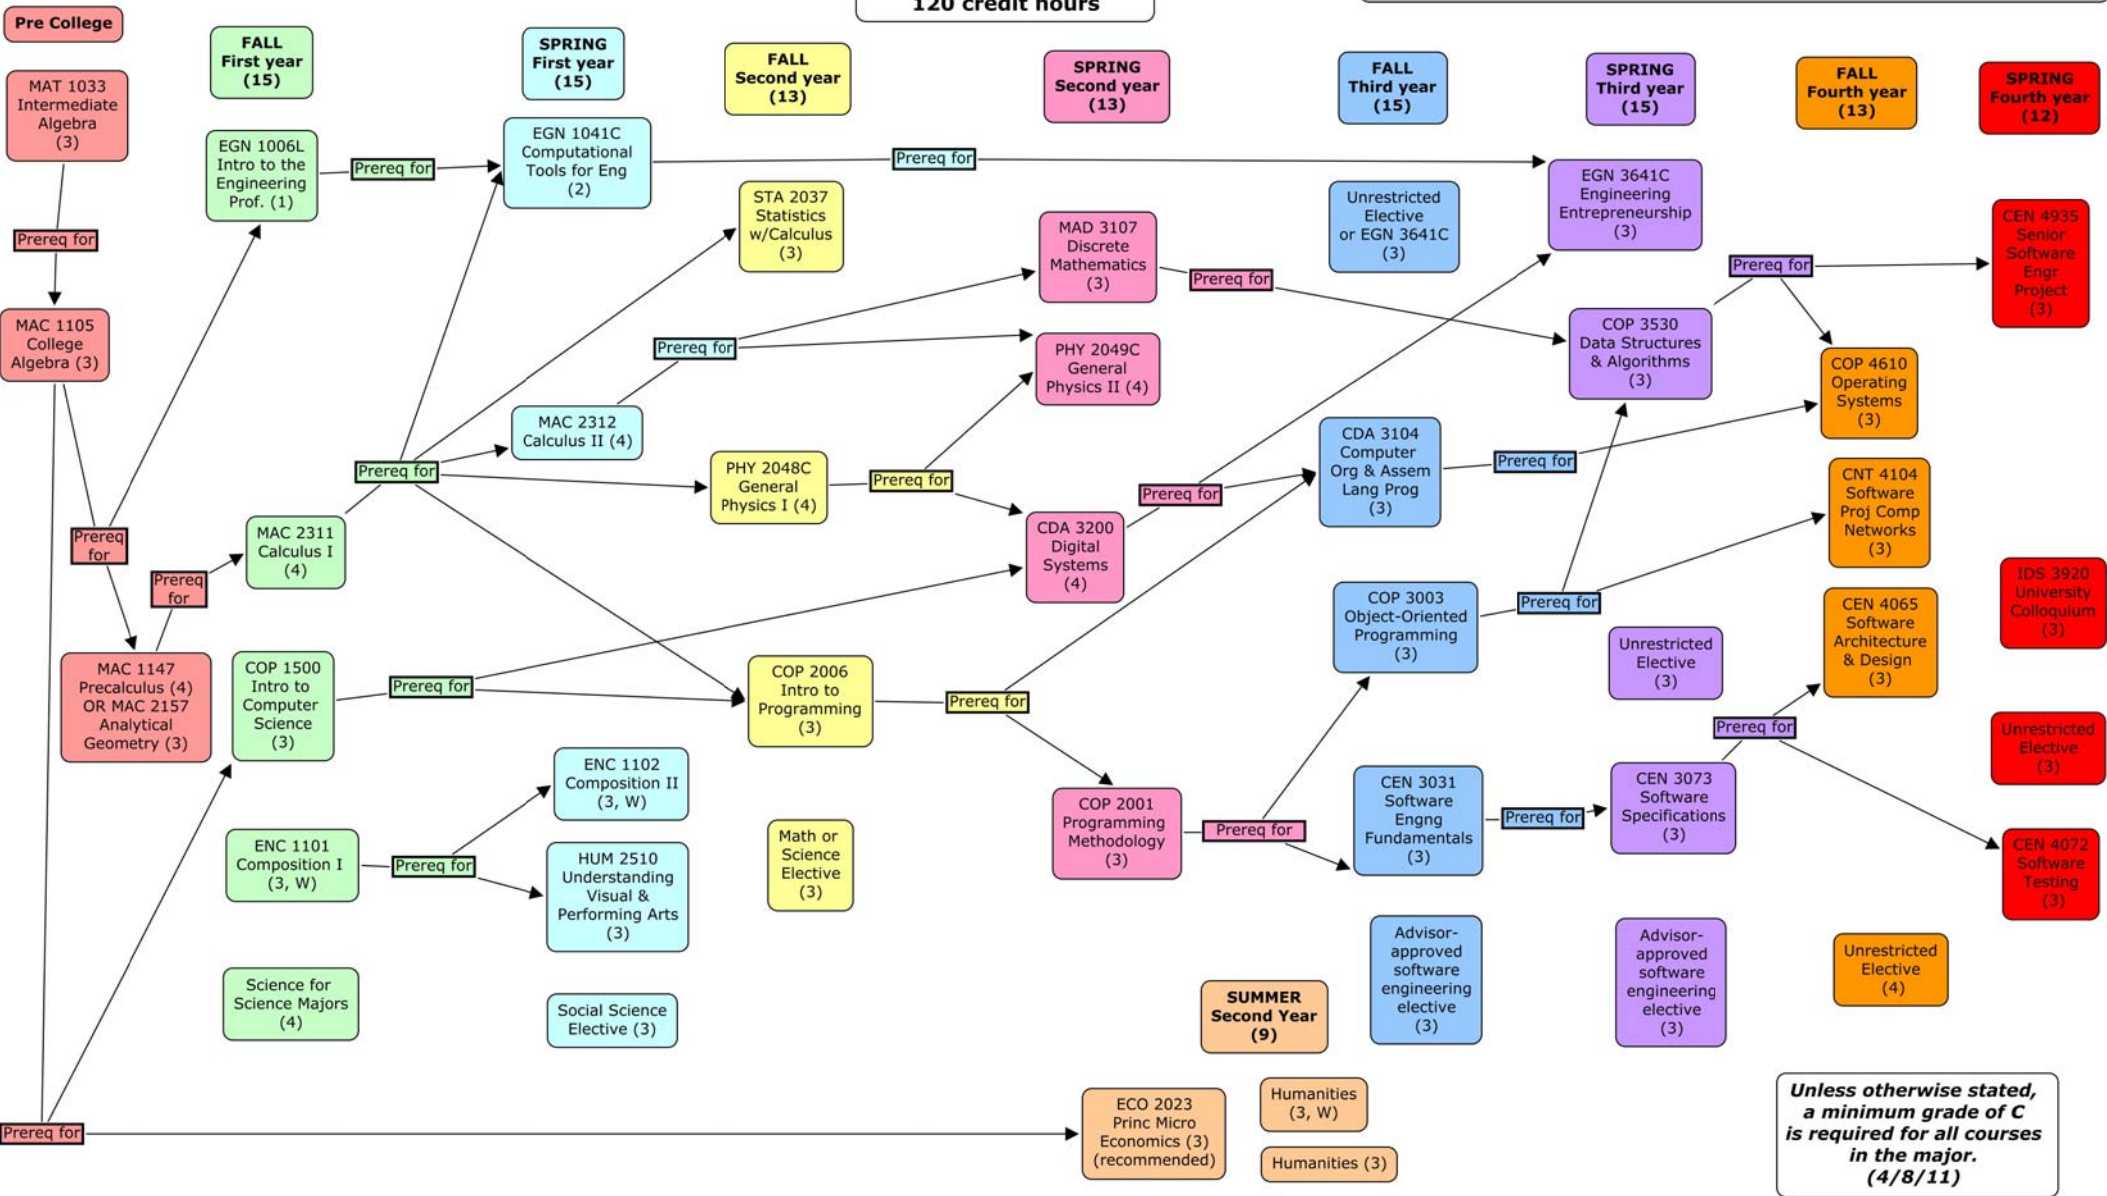

**Software Engineering
Catalog Year 2011-2012
120 credit hours**

This flow chart is for planning purposes only. Be sure to check current prerequisites as well as course availability, both of which are subject to change as the curriculum is continuously improved.

**Unless otherwise stated,
a minimum grade of C
is required for all courses
in the major.
(4/8/11)**