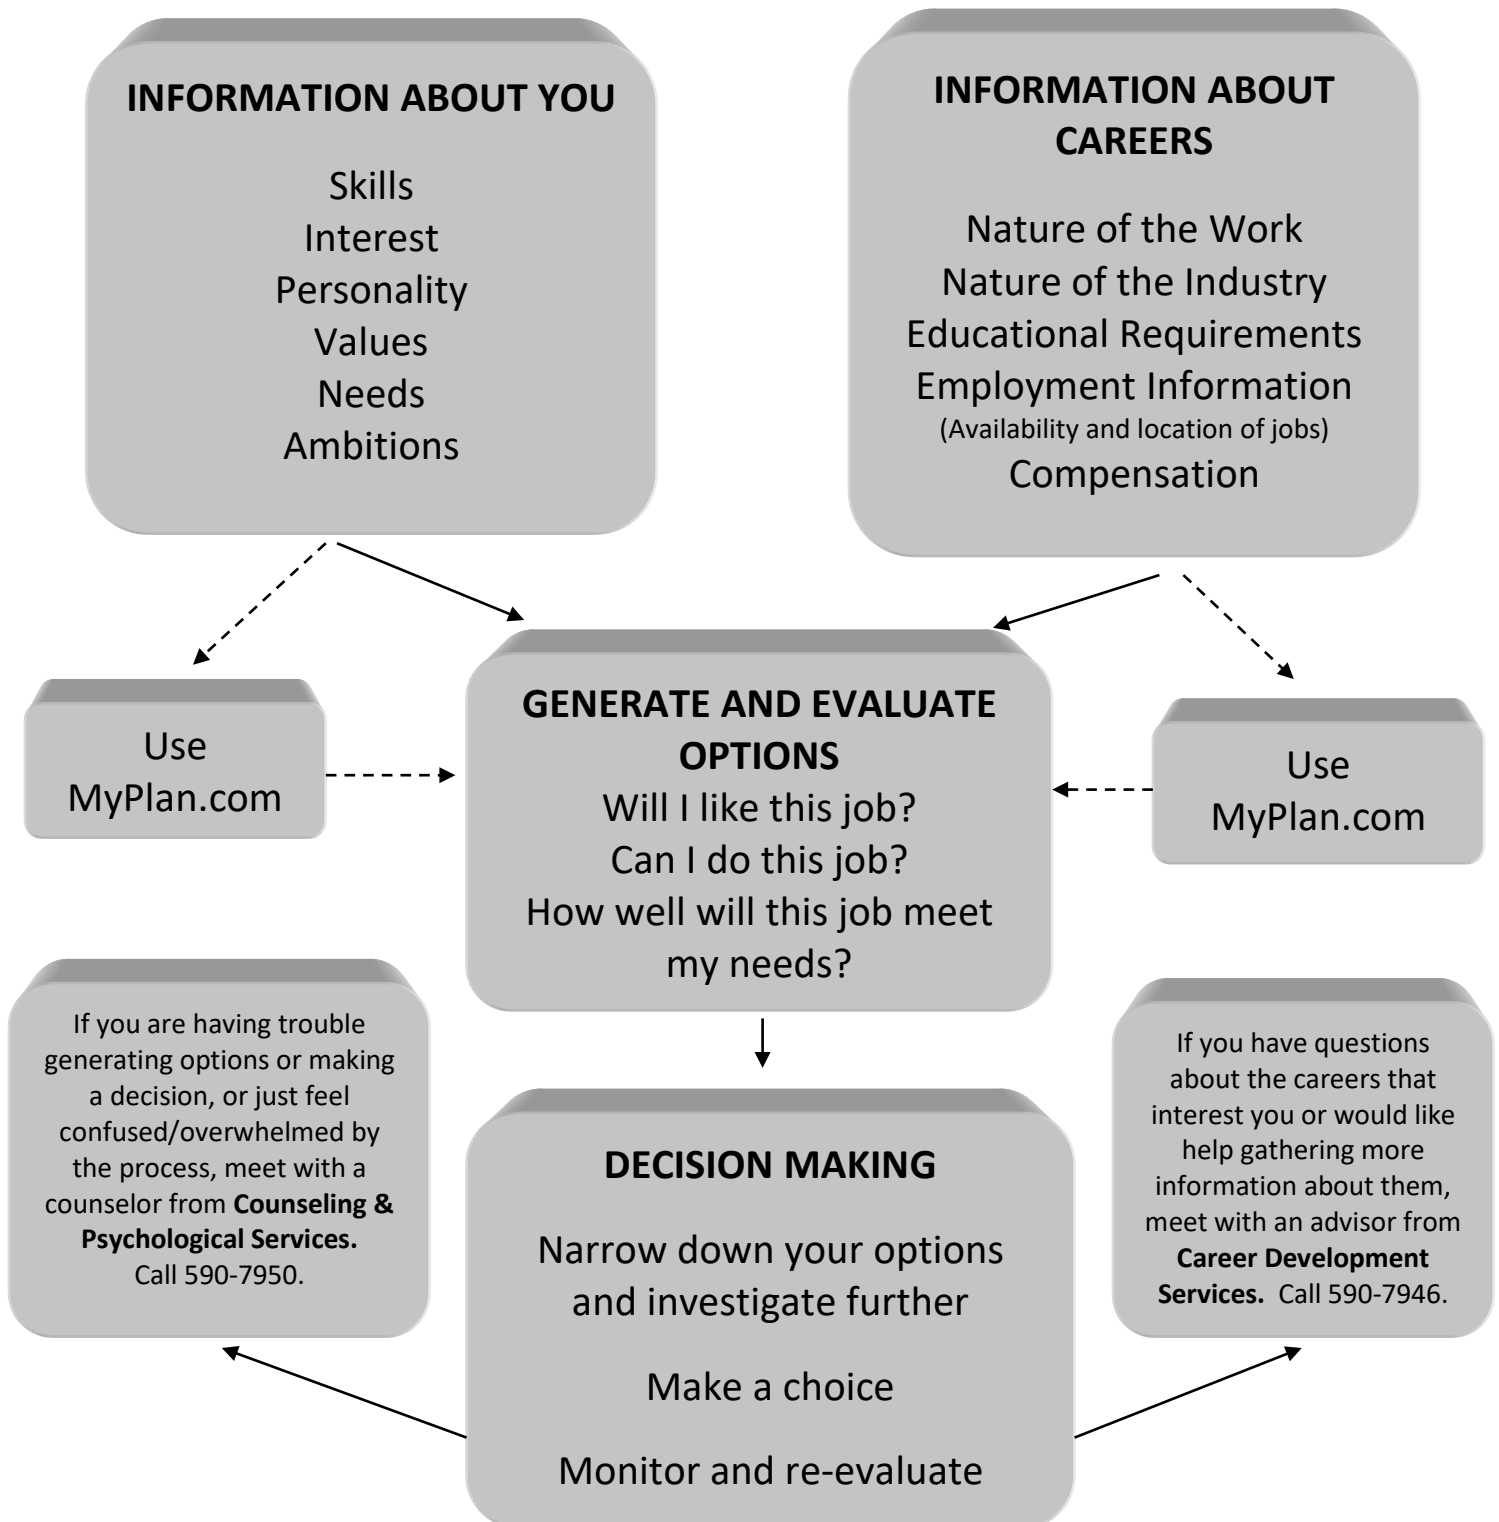

Career Exploration Process

Career Development Services

Student Success and Enrollment Management

10501 FGCU Boulevard South, Fort Myers, FL 33965-6565 | 239.590.7946 | fgcu.edu/careerservices