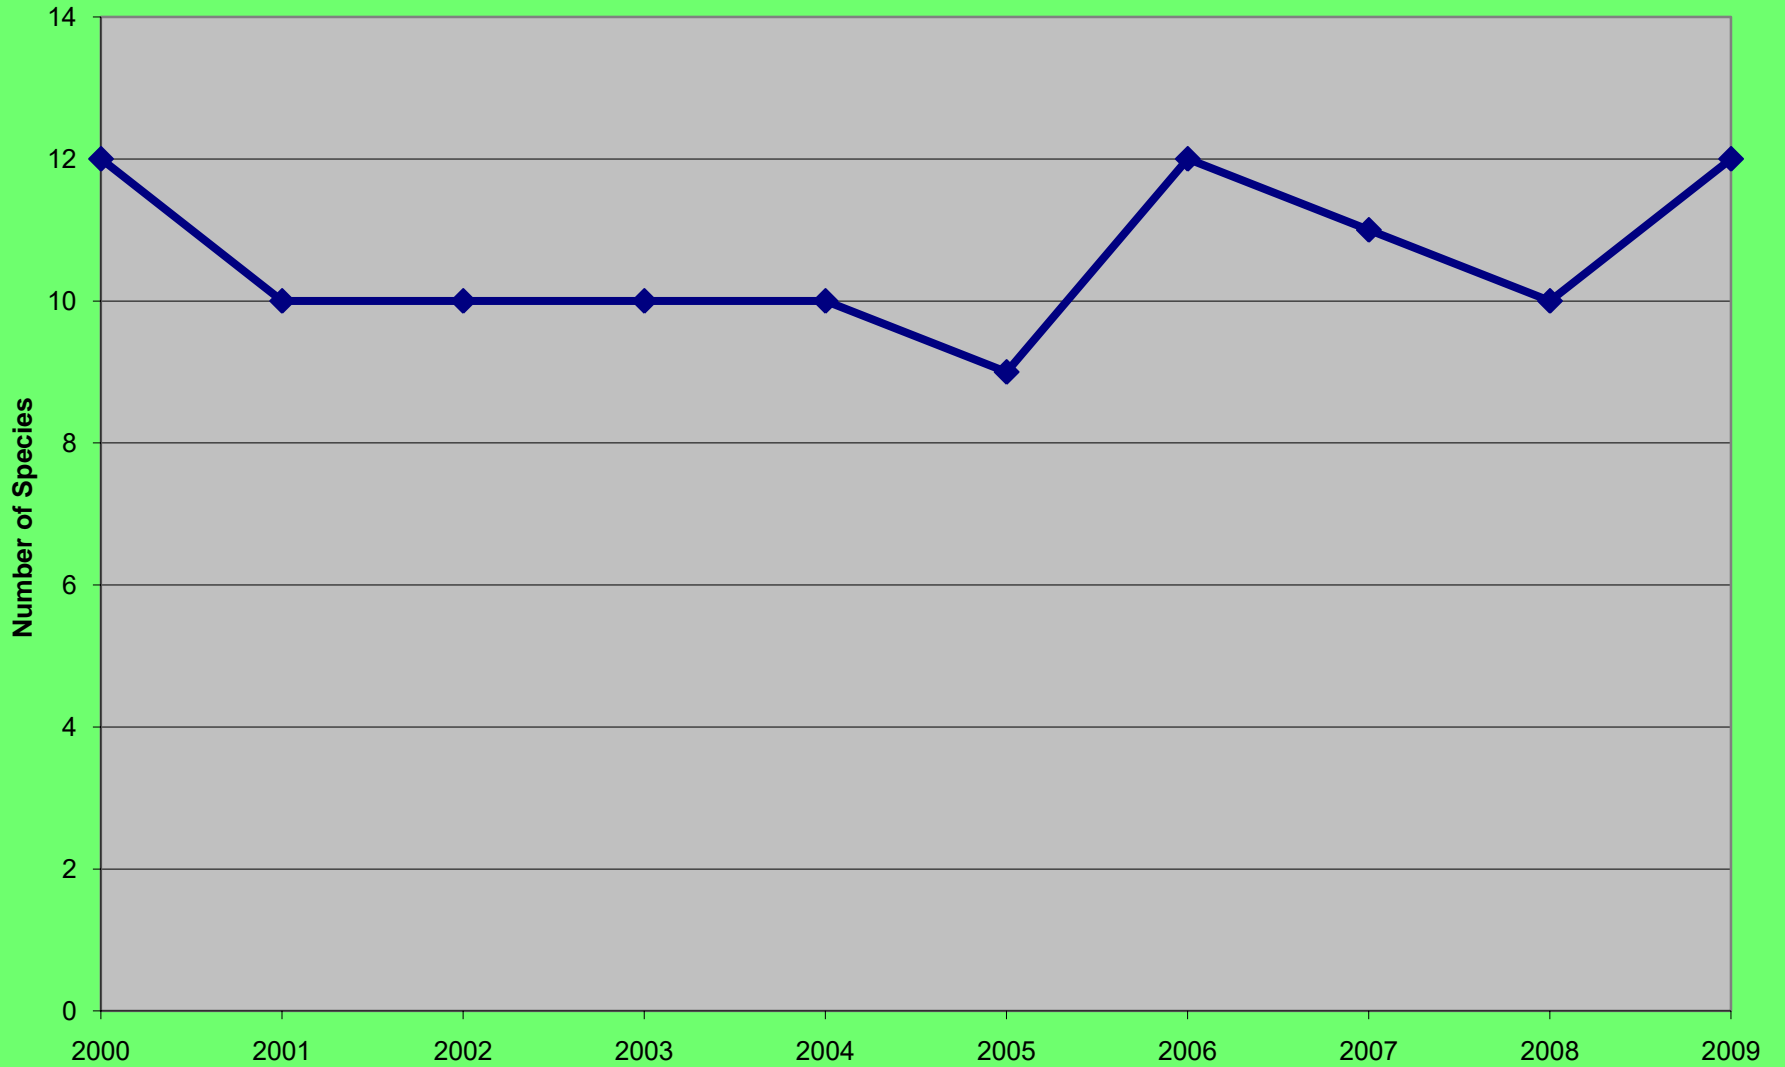

Species Richness Route 7