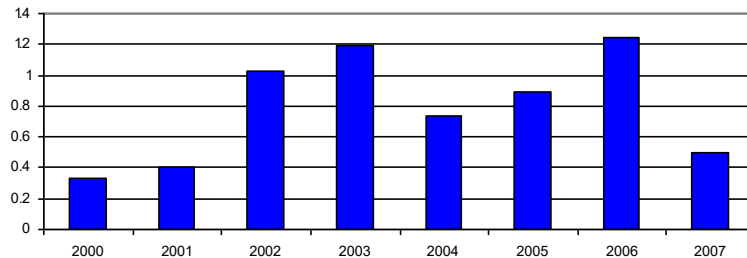

Cuban TF Relative Abundance 8 routes