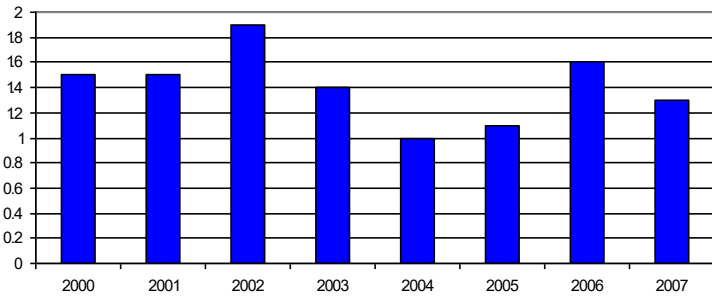

Protocol

- sampling
- route
- environmental factors
- calls

Percent change in average call intensity

2000 and 2004

Routes CH-1, L-2, L-4, L-5, L-6, L-7

Polar Ordination of 2000 and 2004 data

Squirrel TF Relative Abundance 8 routes