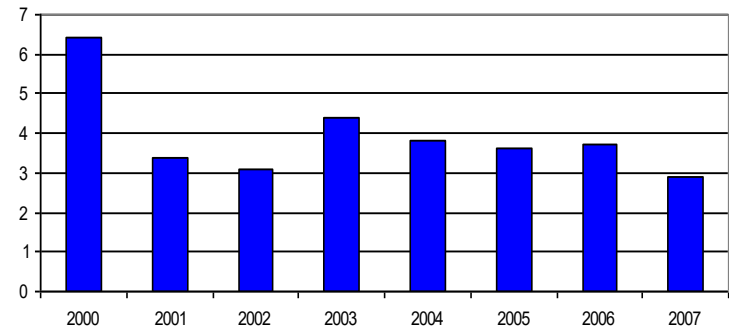

Green TF Relative Abundance 8 Routes