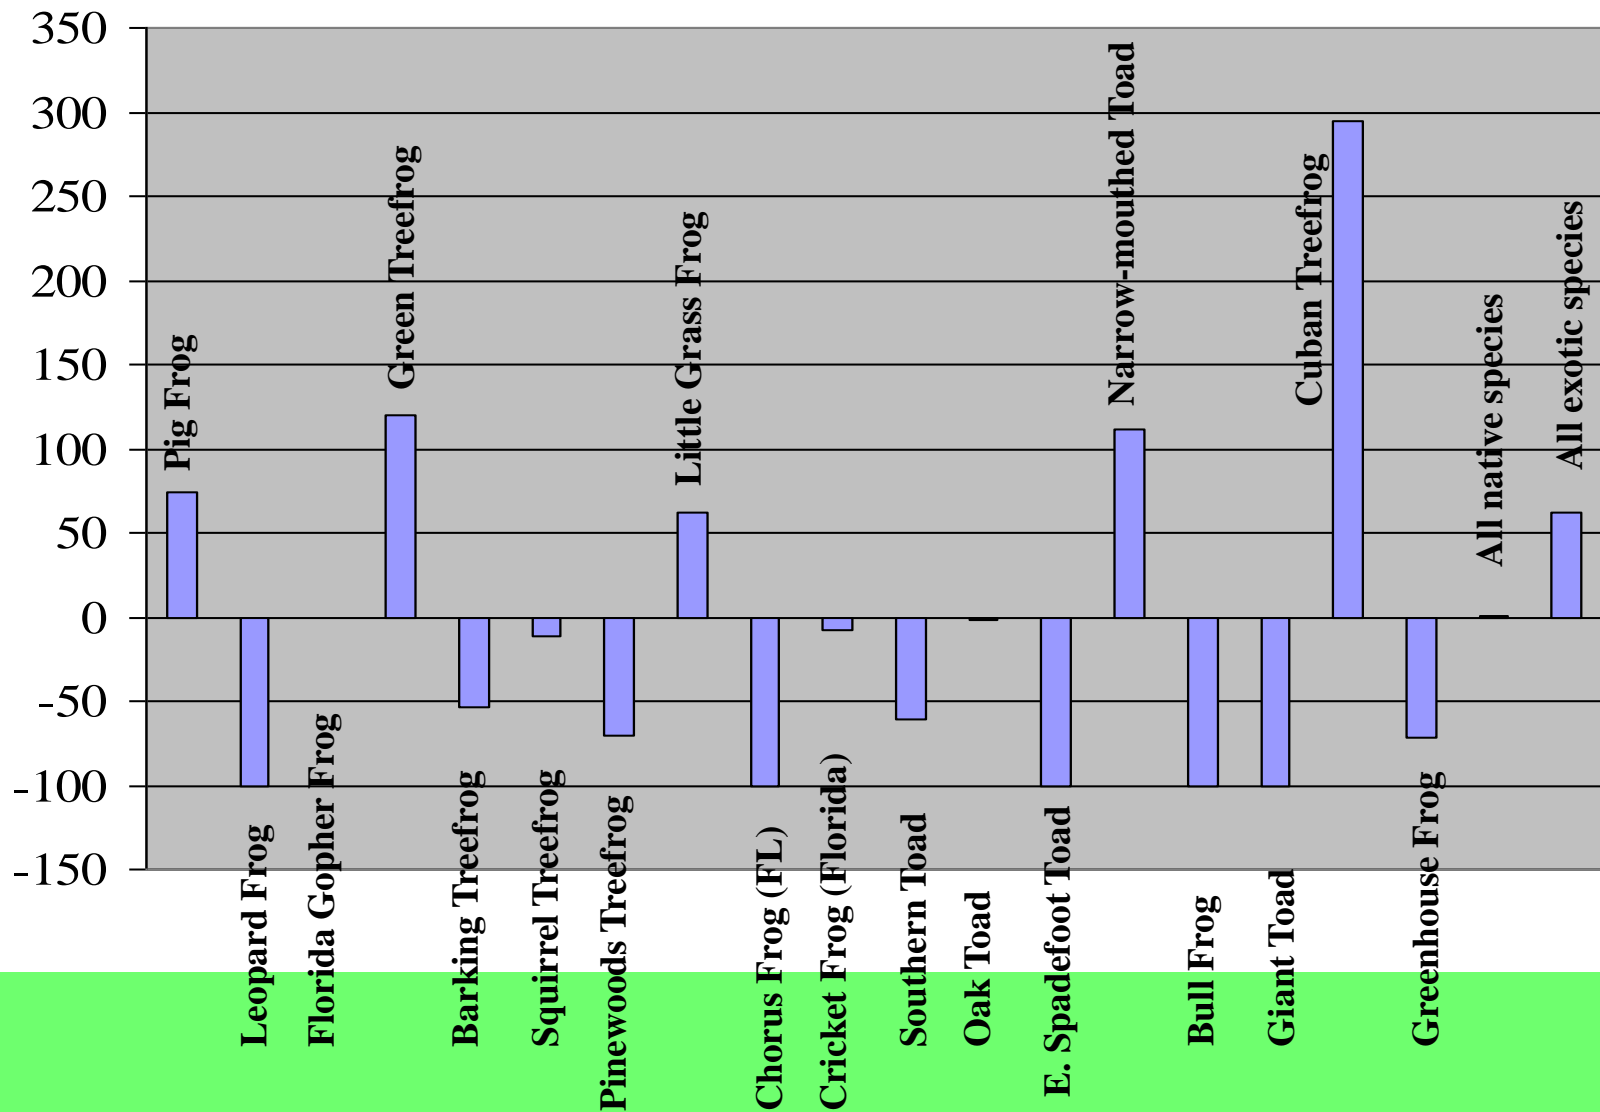

Protocol

- sampling
- route
- environmental factors
- calls

Percent change in average call intensity

2000 and 2004

Routes CH-1, L-2, L-4, L-5, L-6, L-7

Polar Ordination of 2000 and 2004 data

Squirrel TF Relative Abundance 8 routes

Pinewoods TF Relative Abundance at 8 routes

Barking TF Relative Abundance at 8 routes

Green TF Relative Abundance 8 Routes

Cuban TF Relative Abundance 8 routes

Species Richness Route 7

Percent of total relative abundance due to exotics

Route 7 2000 - 2009

Cricket Frog

Oak Toad

Barking Treefrog

Cuban Treefrog

Summary

- Frog populations fluctuate
- Overall frog populations are doing OK
- BUT we are documenting loss of species from some place on the Indscape
- Developing a site decreases the frog community
- Increase in exotic frogs
- Need for on-going monitoring
- Need for volunteer help