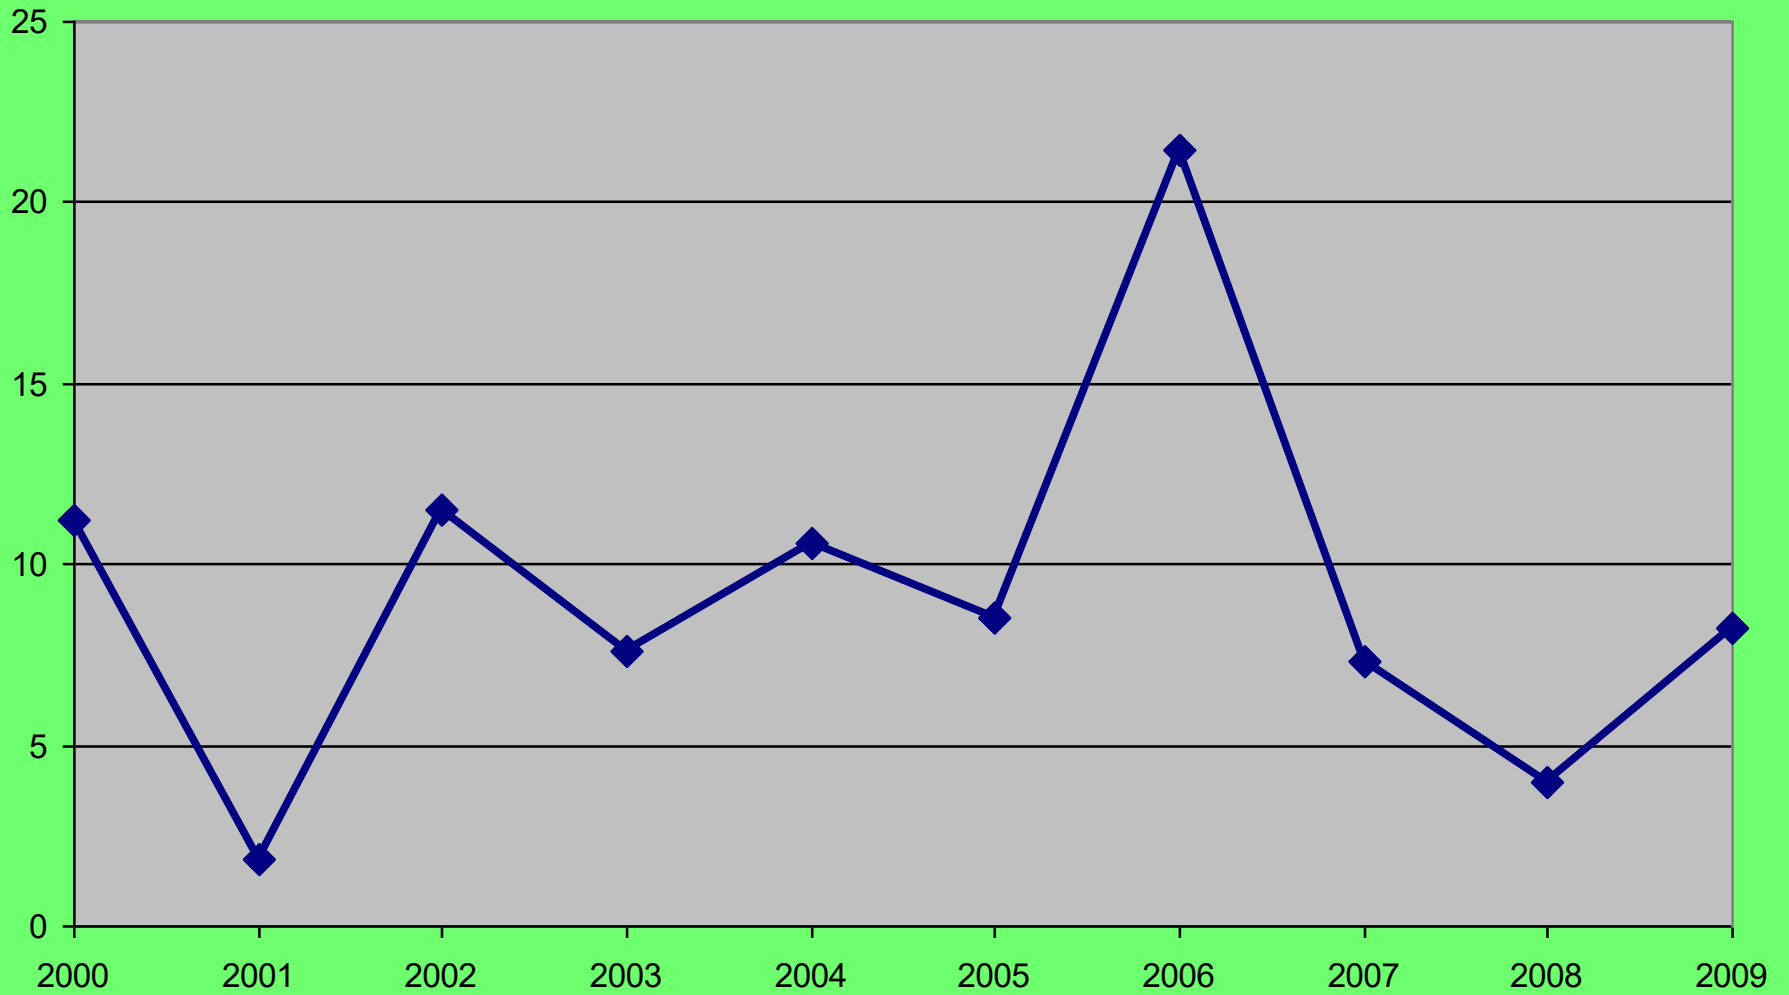

Route 7 2000 - 2009

Cricket Frog

Oak Toad

Barking Treefrog

Cuban Treefrog

Summary

- Frog populations fluctuate
- Overall frog populations are doing OK
- BUT we are documenting loss of species from some place on the Indscape
- Developing a site decreases the frog community
- Increase in exotic frogs
- Need for on-going monitoring
- Need for volunteer help