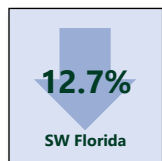

LQ below one, 2020

Growth in LQ, 2015 to 2020

- Emerging Industry**
(Weak but advancing)
- Mining, Quarrying, and Oil and Gas Extraction
 - Utilities
 - Wholesale Trade
 - Transportation and Warehousing
 - Professional and Technical Services
 - Unclassified

See the SWFL Economic Almanac for more information on how industry cluster analysis is calculated.

Single-Family Home Sales

The median price for a single-family home has grown substantially since 2013.

Mean Travel Time to Work (2019)

Average travel time to work increased from 2012, but is lower than the region, state and nation.

Poverty Status (2019)

Poverty has declined since 2013 and remains lower than the region, state and nation.