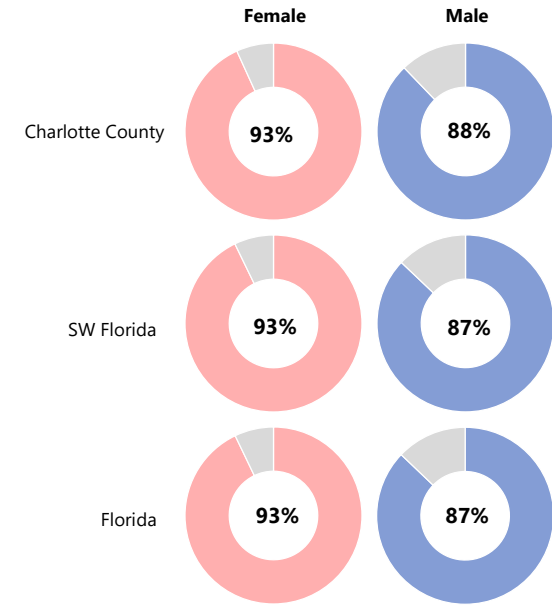

Charlotte County Fast Facts 2021

Labor Force Participation Rate (2019)

Labor force participation for college-educated residents is higher than those with at most a high school diploma.

Race by Age (2019)

The white population tends to skew older, while the black population tends to skew younger.

High School Graduation Rate (2020)

The graduation rate for females was on par with the state and nation, while males had higher graduation rates.

Net Income Migration (2019)

Most out-of-state income in the county migrated from the Northeast and Midwest.