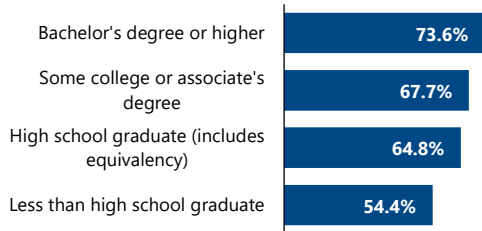

Charlotte County Fast Facts 2021

Labor Force Participation Rate (2019)

Labor force participation for college-educated residents is higher than those with at most a high school diploma.

Race by Age (2019)

The white population tends to skew older, while the black population tends to skew younger.

High School Graduation Rate (2020)

The graduation rate for females was on par with the state and nation, while males had higher graduation rates.

Net Income Migration (2019)

Most out-of-state income in the county migrated from the Northeast and Midwest.