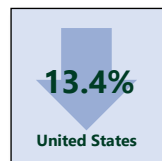

LQ below one, 2020

Growth in LQ, 2015 to 2020

- Emerging Industry**
(Weak but advancing)
- Mining, Quarrying, and Oil and Gas Extraction
 - Utilities
 - Wholesale Trade
 - Transportation and Warehousing
 - Professional and Technical Services
 - Unclassified

See the SWFL Economic Almanac for more information on how industry cluster analysis is calculated.

Single-Family Home Sales

The median price for a single-family home has grown substantially since 2013.

Mean Travel Time to Work (2019)

Average travel time to work increased from 2012, but is lower than the region, state and nation.

Poverty Status (2019)

Poverty has declined since 2013 and remains lower than the region, state and nation.