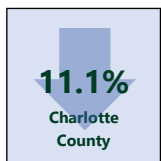

Average travel time to work increased from 2012, but is lower than the region, state and nation.

Poverty Status (2019)

Poverty has declined since 2013 and remains lower than the region, state and nation.