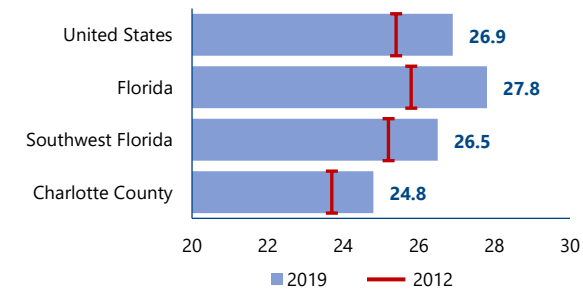

LQ below one, 2020

Growth in LQ, 2015 to 2020

- Emerging Industry**
(Weak but advancing)
- Mining, Quarrying, and Oil and Gas Extraction
 - Utilities
 - Wholesale Trade
 - Transportation and Warehousing
 - Professional and Technical Services
 - Unclassified

See the SWFL Economic Almanac for more information on how industry cluster analysis is calculated.

Single-Family Home Sales

The median price for a single-family home has grown substantially since 2013.

Mean Travel Time to Work (2019)

Average travel time to work increased from 2012, but is lower than the region, state and nation.

Poverty Status (2019)

Poverty has declined since 2013 and remains lower than the region, state and nation.