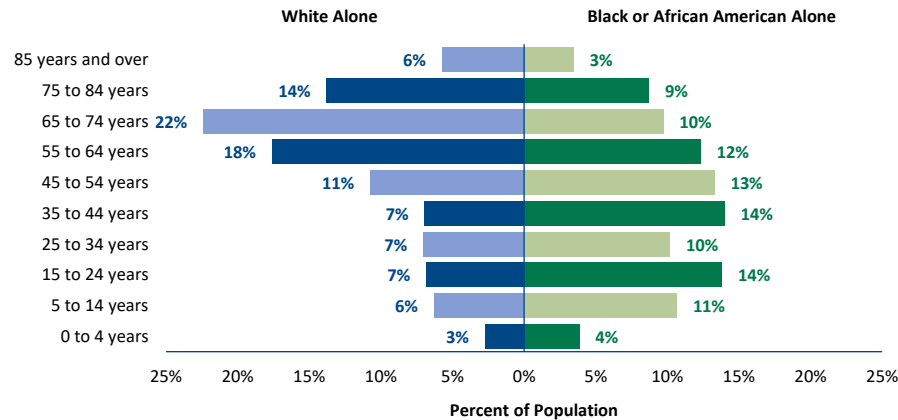

Charlotte County Fast Facts 2021

Labor Force Participation Rate (2019)

Labor force participation for college-educated residents is higher than those with at most a high school diploma.

Race by Age (2019)

The white population tends to skew older, while the black population tends to skew younger.

High School Graduation Rate (2020)

The graduation rate for females was on par with the state and nation, while males had higher graduation rates.