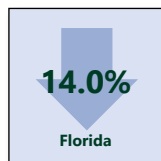

LQ below one, 2020

Growth in LQ, 2015 to 2020

- Emerging Industry**
(Weak but advancing)
- Mining, Quarrying, and Oil and Gas Extraction
 - Utilities
 - Wholesale Trade
 - Transportation and Warehousing
 - Professional and Technical Services
 - Unclassified

See the SWFL Economic Almanac for more information on how industry cluster analysis is calculated.

Single-Family Home Sales

The median price for a single-family home has grown substantially since 2013.

Mean Travel Time to Work (2019)

Average travel time to work increased from 2012, but is lower than the region, state and nation.

Poverty Status (2019)

Poverty has declined since 2013 and remains lower than the region, state and nation.