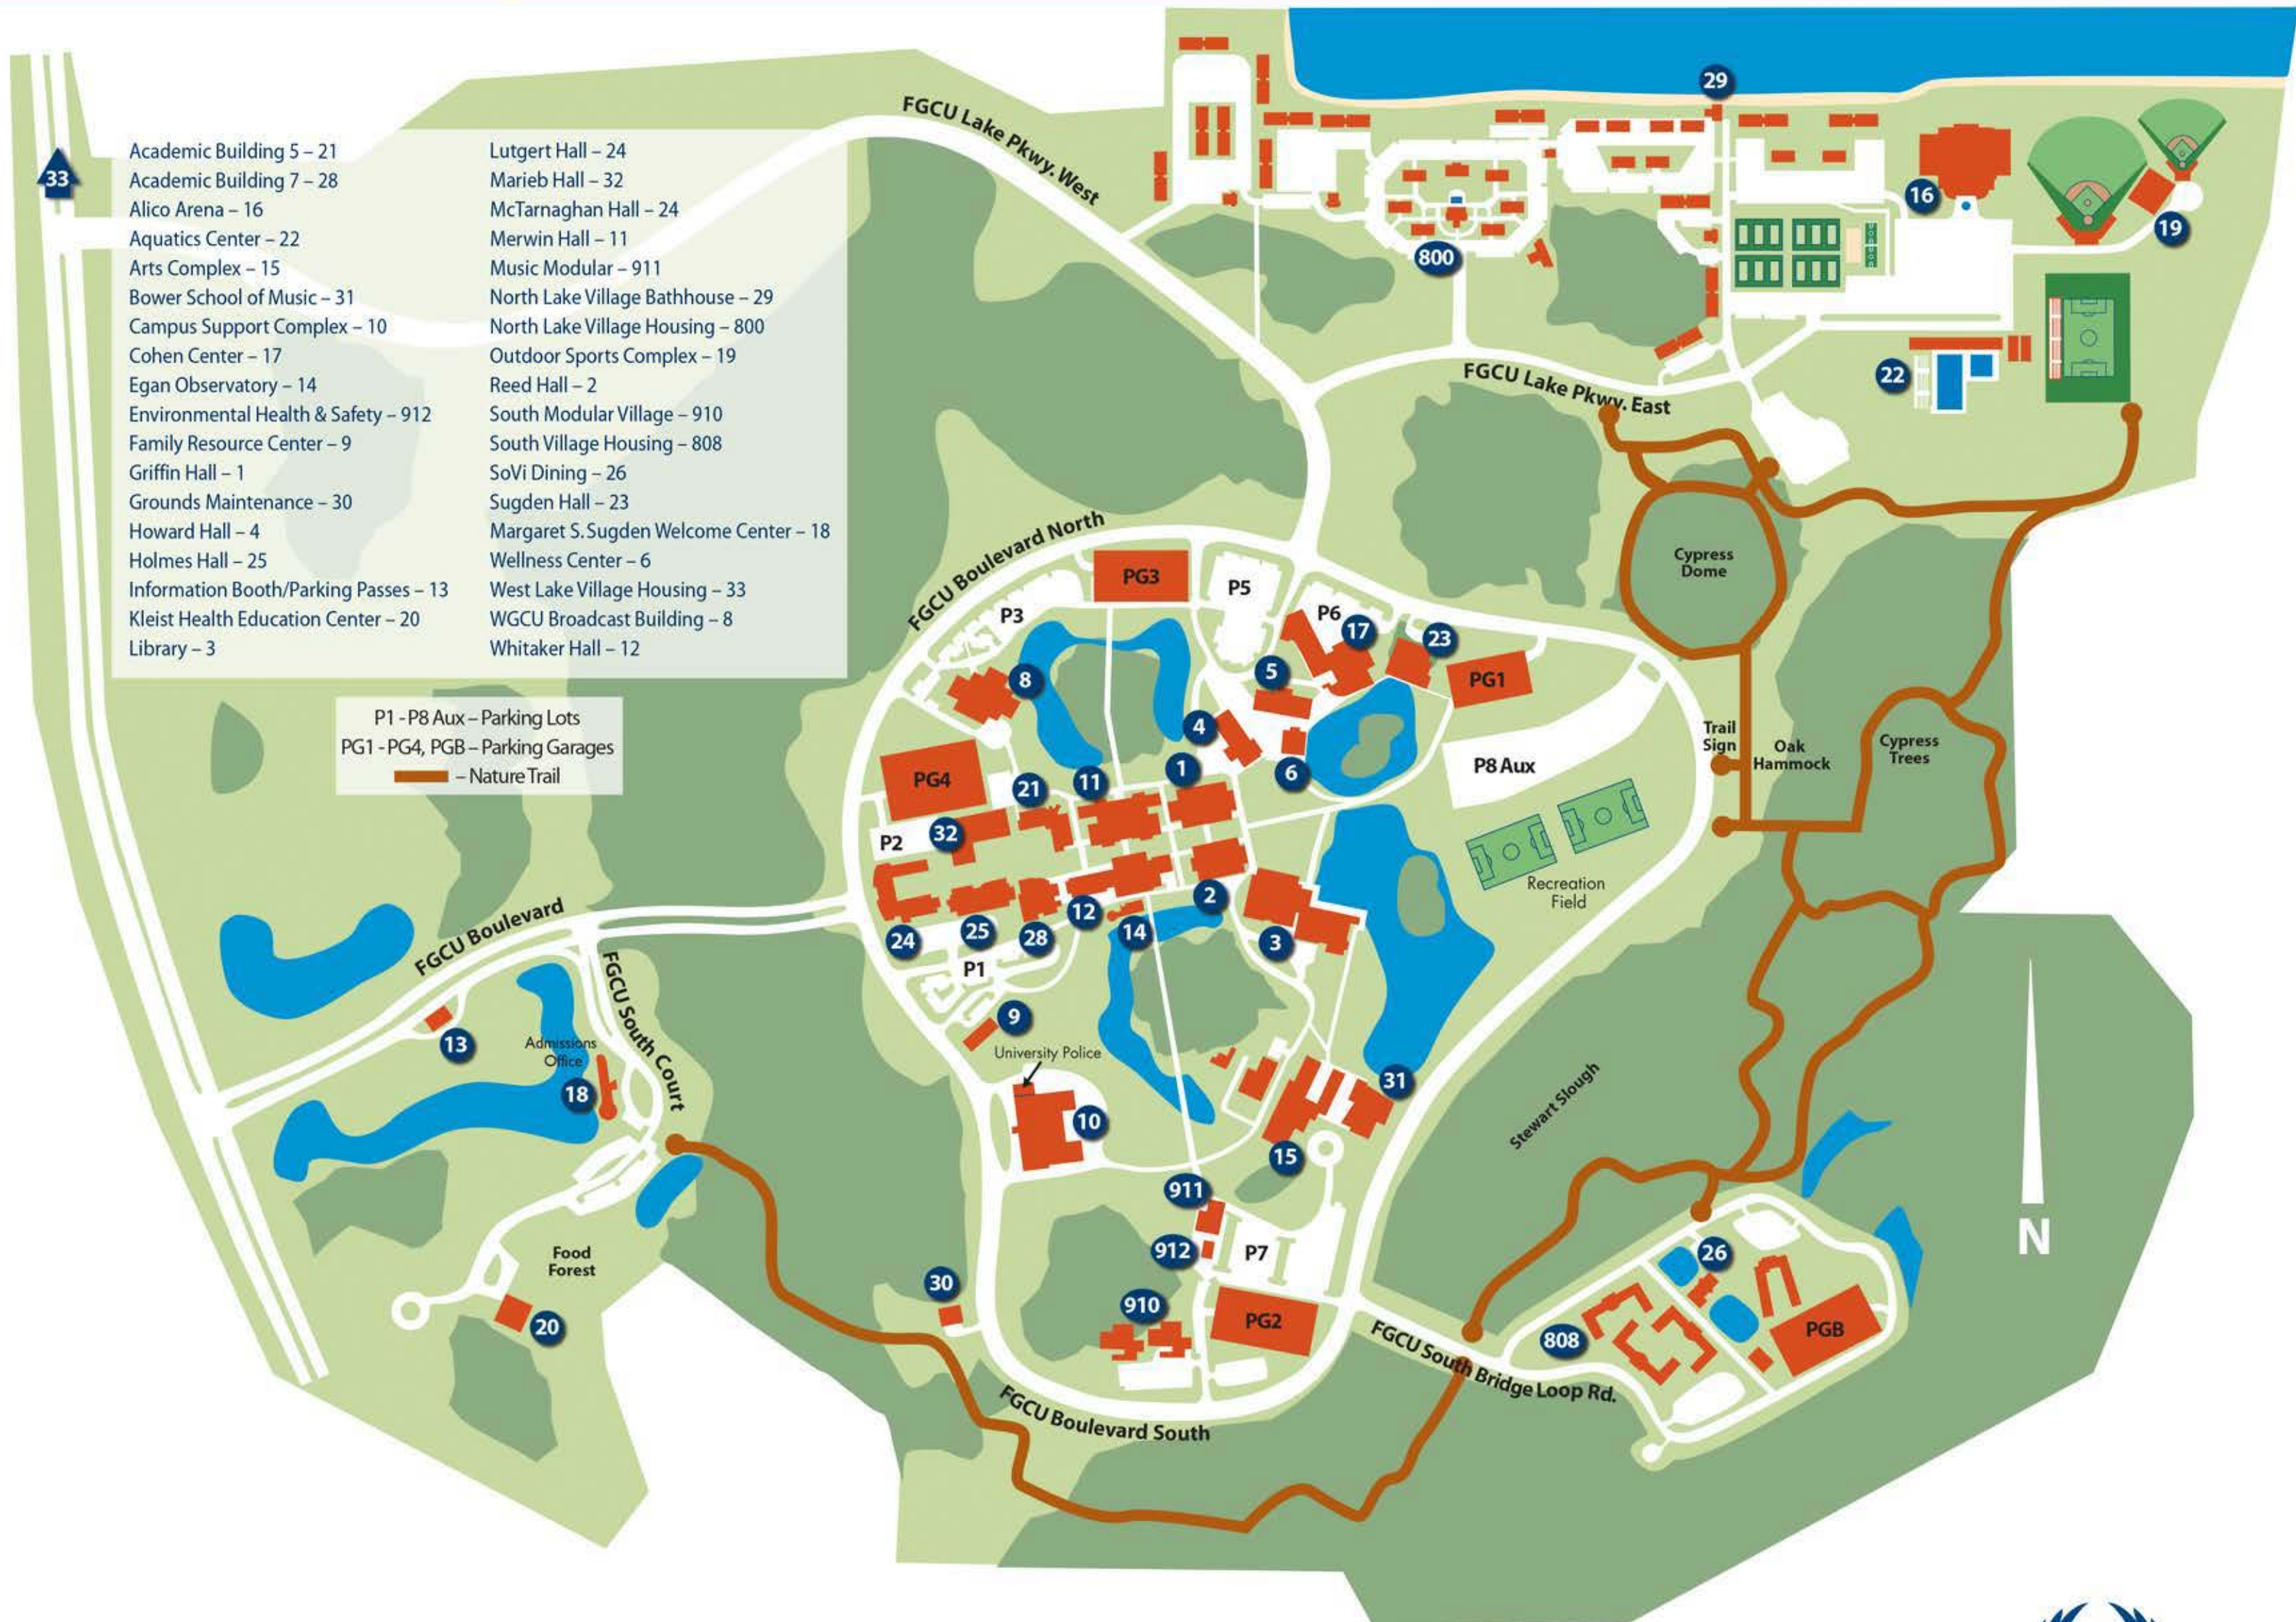

Take a hike on the wild side of campus! Welcome to FGCU Nature Trails.

Explore the nature trails that will take you through a variety of wetland and upland habitats and enjoy special moments with the wildlife that also live on campus.

- The trails are marked with green metal trail hikers 
- Respect wildlife. You are visiting the habitat of many creatures that also call FGCU home. Enjoy the moment and observe the animals from a safe distance. Do not feed.
- Tell a friend of your hiking plan and bring your cell phone.
- Leave no trace. Take out what you take in. This is a conservation area, so please dispose of waste properly. (Recycling and waste receptacles can be found on the main campus).
- No fires are allowed anywhere in the conservation areas.
- All FGCU policies and regulations apply.
- University Police: Emergency (239) 590-1911; Non-emergency (239) 590-1900