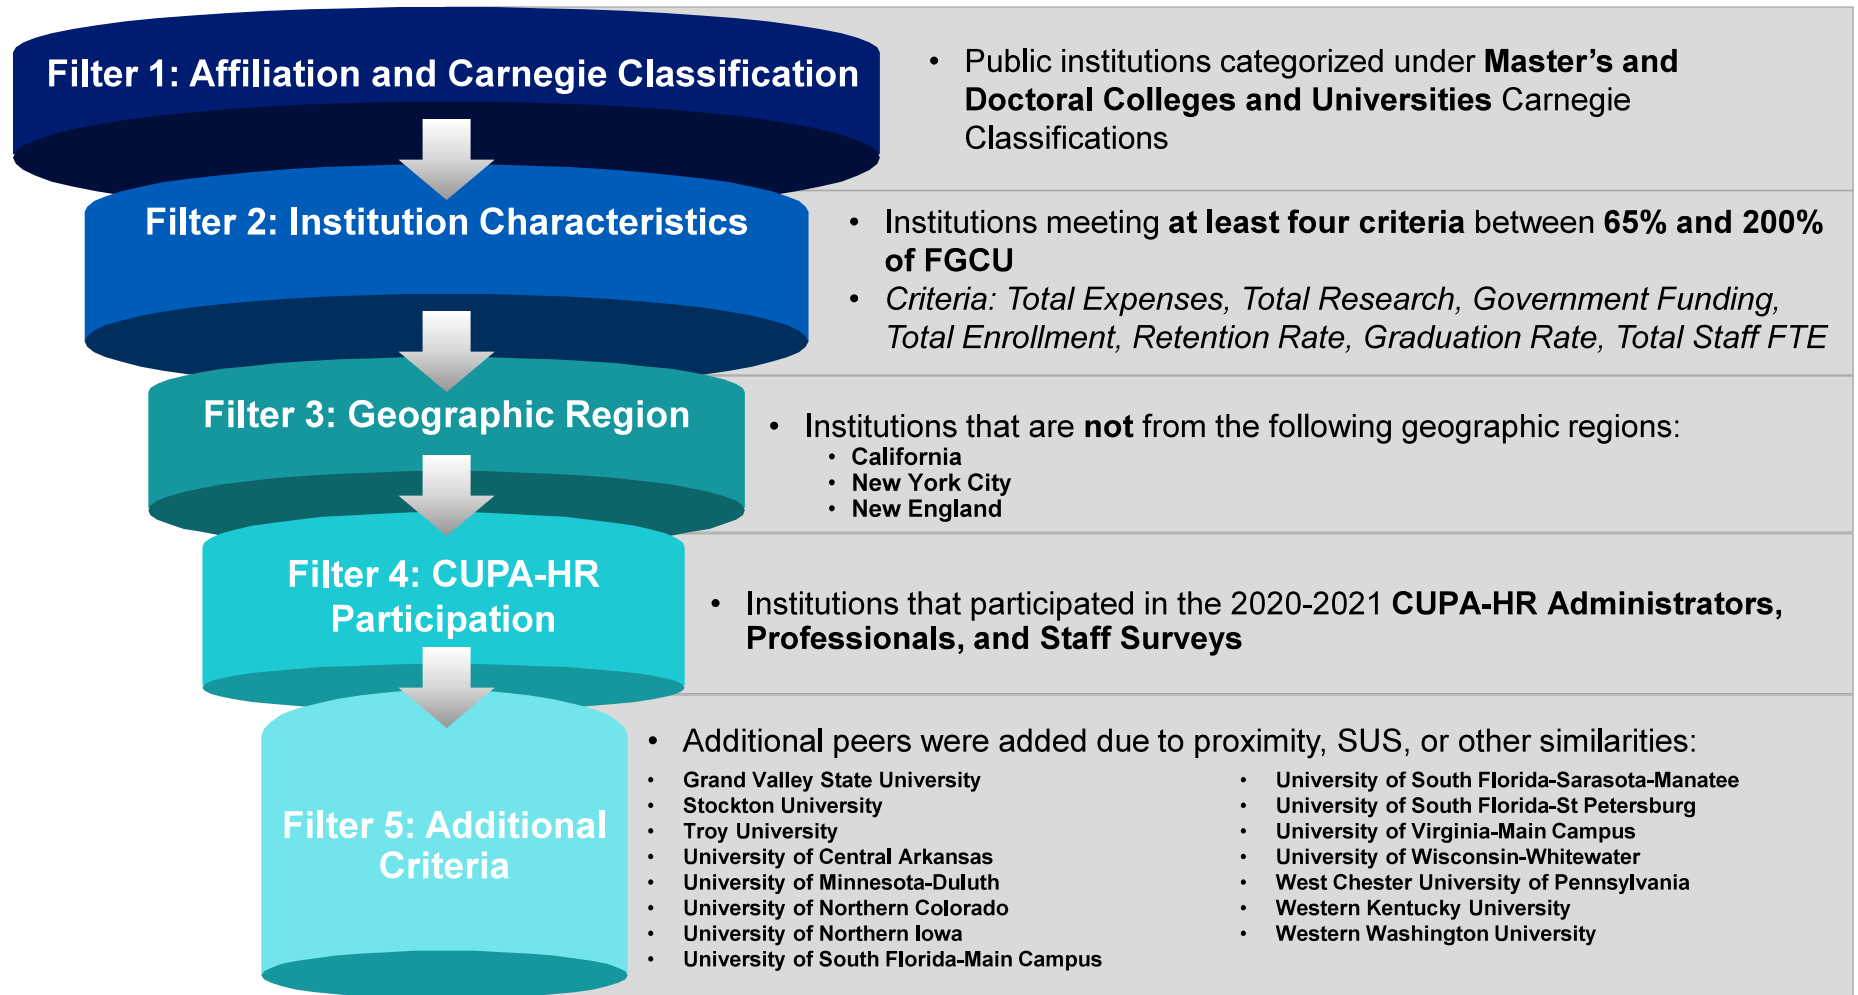

Proposed Higher Education Peer Group

Proposed Methodology

The total number of peer institutions in the peer group is 44.

¹ Data collected from the Integrated Postsecondary Education Data System (latest final release).