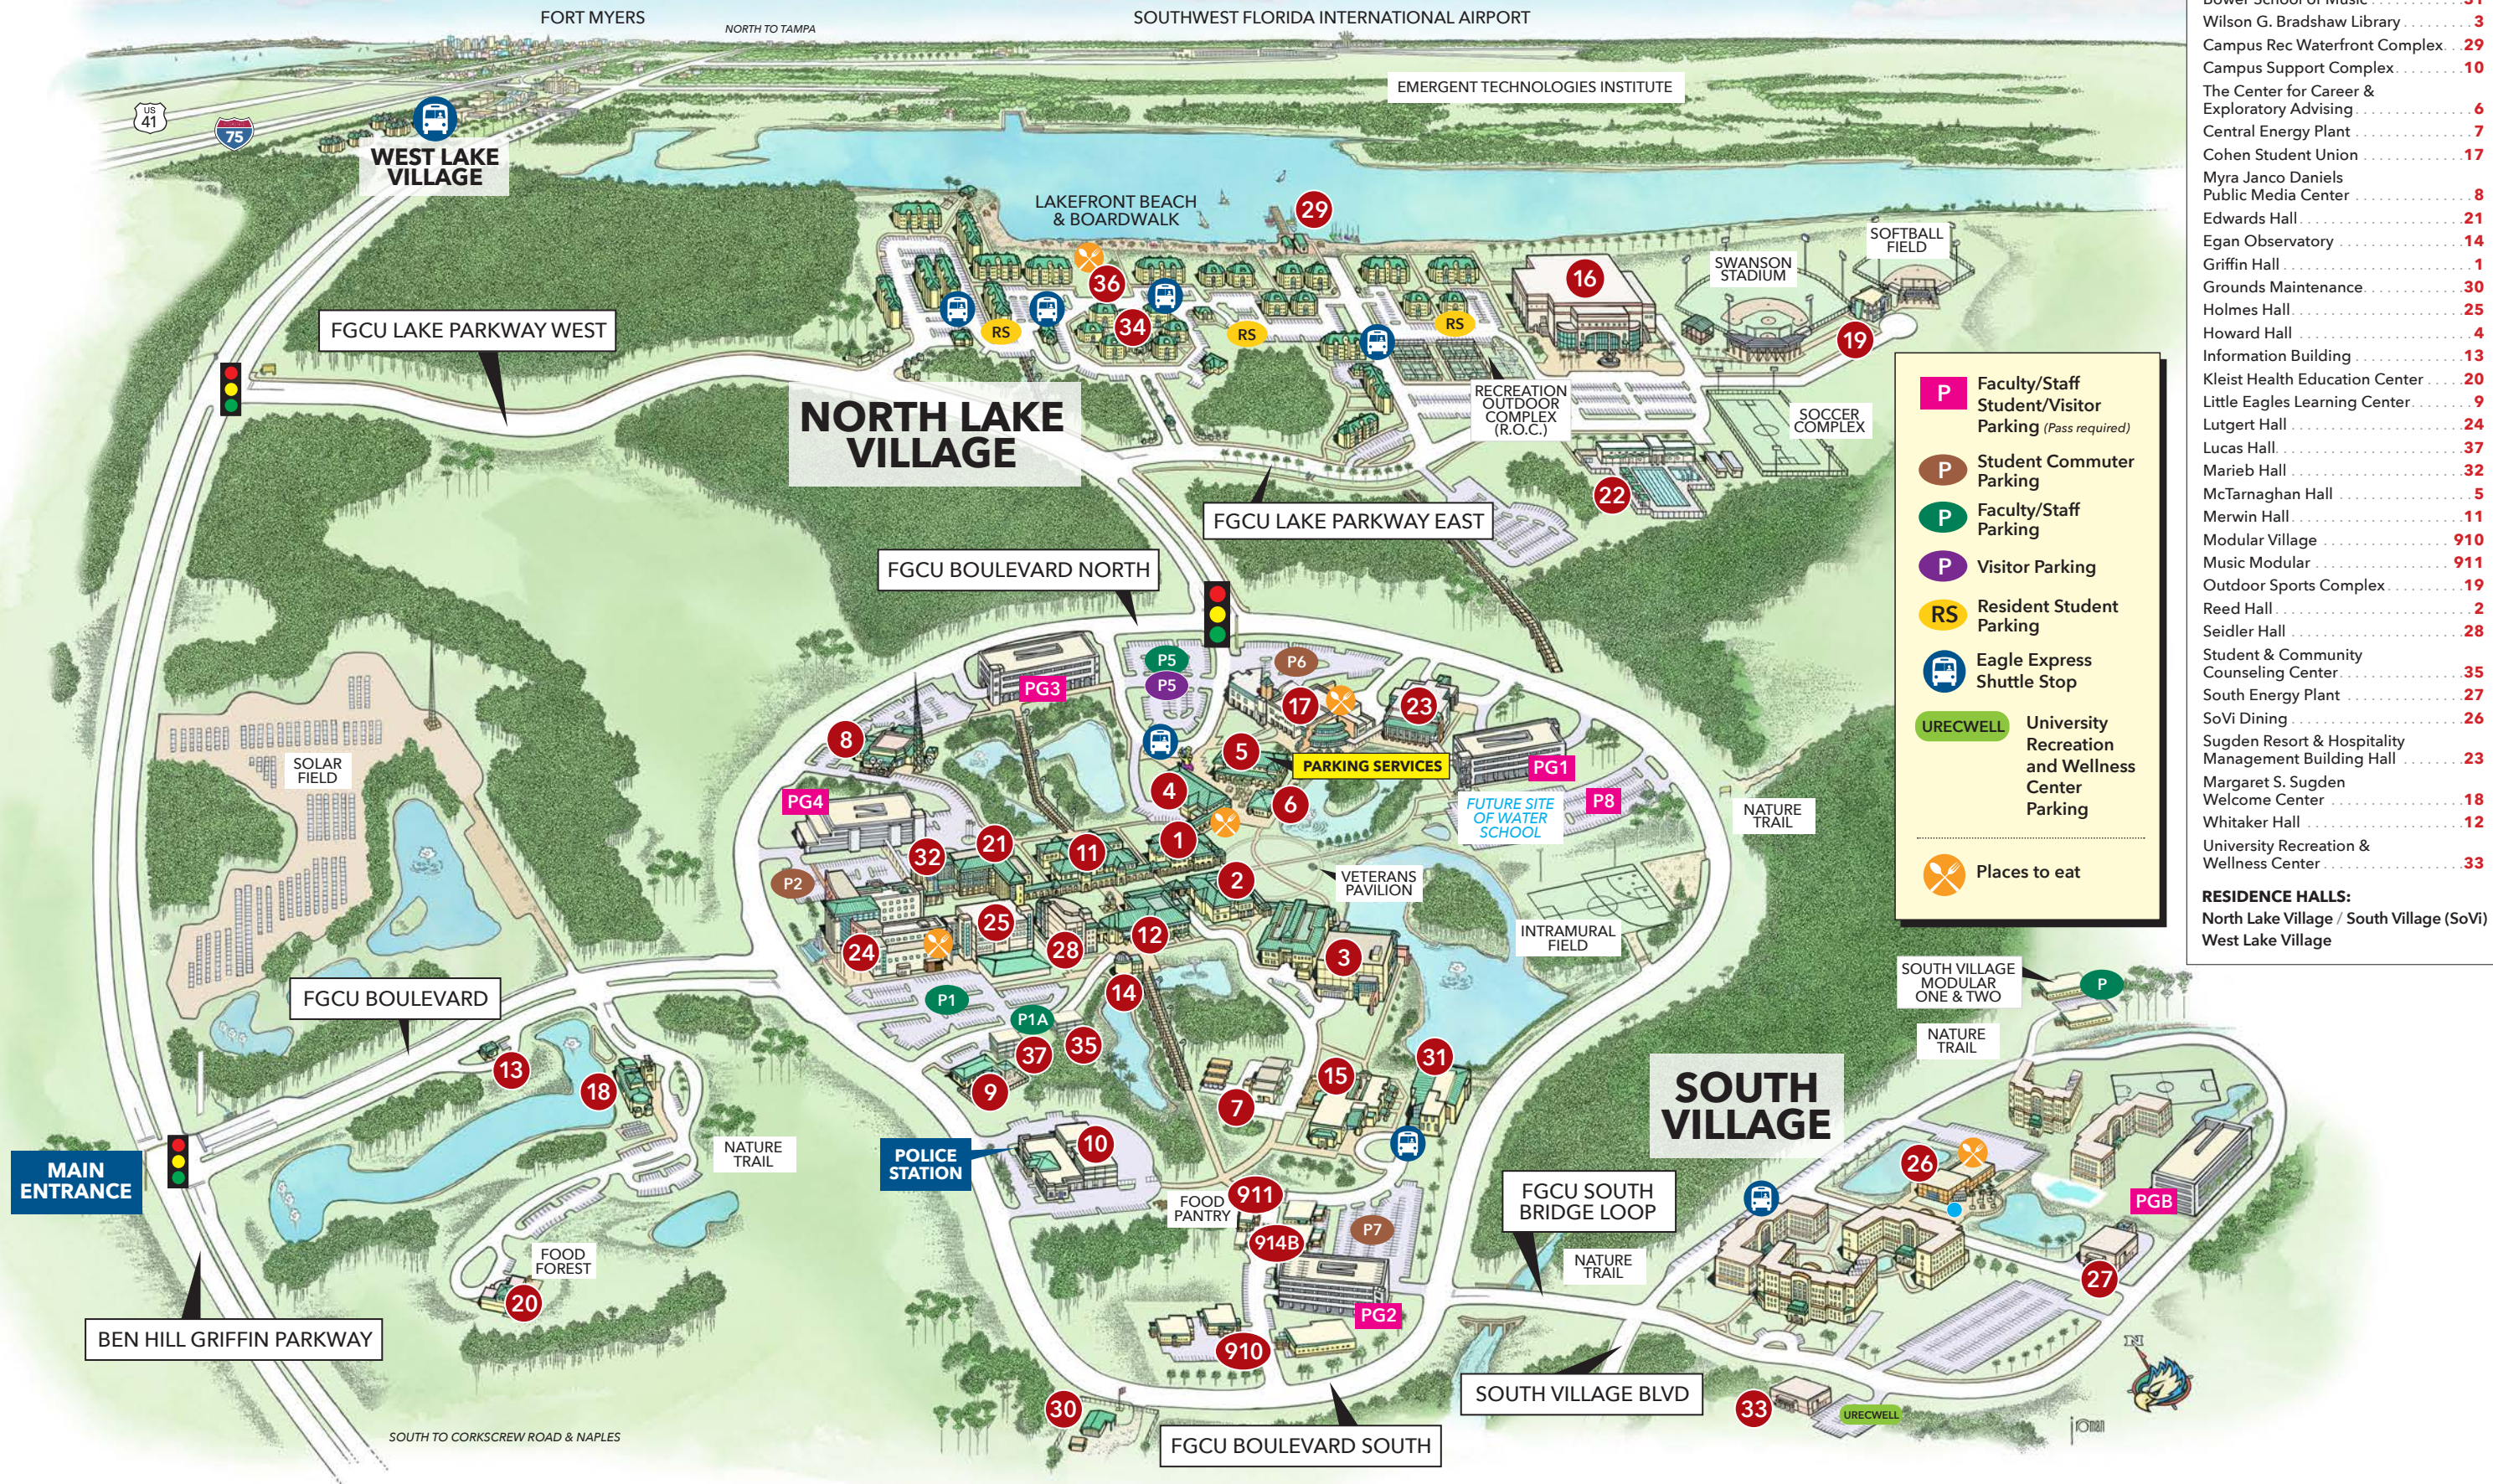

# FLORIDA GULF COAST UNIVERSITY CAMPUS PARKING MAP

(239 590-1912 | [fgcu.edu/parking](http://fgcu.edu/parking) | EMAIL: [parking@fgcu.edu](mailto:parking@fgcu.edu) | [@fgcu\\_parking](https://www.instagram.com/fgcu_parking))

<b>P</b>	Faculty/Staff Student/Visitor Parking (Pass required)
<b>P</b>	Student Commuter Parking
<b>P</b>	Faculty/Staff Parking
<b>P</b>	Visitor Parking
<b>RS</b>	Resident Student Parking
	Eagle Express Shuttle Stop
<b>URECWELL</b>	University Recreation and Wellness Center Parking
	Places to eat

Richard C. Ackert Community Center	34
Alico Arena	16
Aquatics Center	22
Arts Complex	15
Boardwalk Waterfront Dining	36
Bower School of Music	31
Wilson G. Bradshaw Library	3
Campus Rec Waterfront Complex	29
Campus Support Complex	10
The Center for Career & Exploratory Advising	6
Central Energy Plant	7
Cohen Student Union	17
Myra Janco Daniels Public Media Center	8
Edwards Hall	21
Egan Observatory	14
Griffin Hall	1
Grounds Maintenance	30
Holmes Hall	25
Howard Hall	4
Information Building	13
Kleist Health Education Center	20
Little Eagles Learning Center	9
Lutgert Hall	24
Lucas Hall	37
Marieb Hall	32
McTarnaghan Hall	5
Merwin Hall	11
Modular Village	910
Music Modular	911
Outdoor Sports Complex	19
Reed Hall	2
Seidler Hall	28
Student & Community Counseling Center	35
South Energy Plant	27
SoVi Dining	26
Sugden Resort & Hospitality Management Building Hall	23
Margaret S. Sugden Welcome Center	18
Whitaker Hall	12
University Recreation & Wellness Center	33
<b>RESIDENCE HALLS:</b>	
North Lake Village / South Village (SoVi)	
West Lake Village	